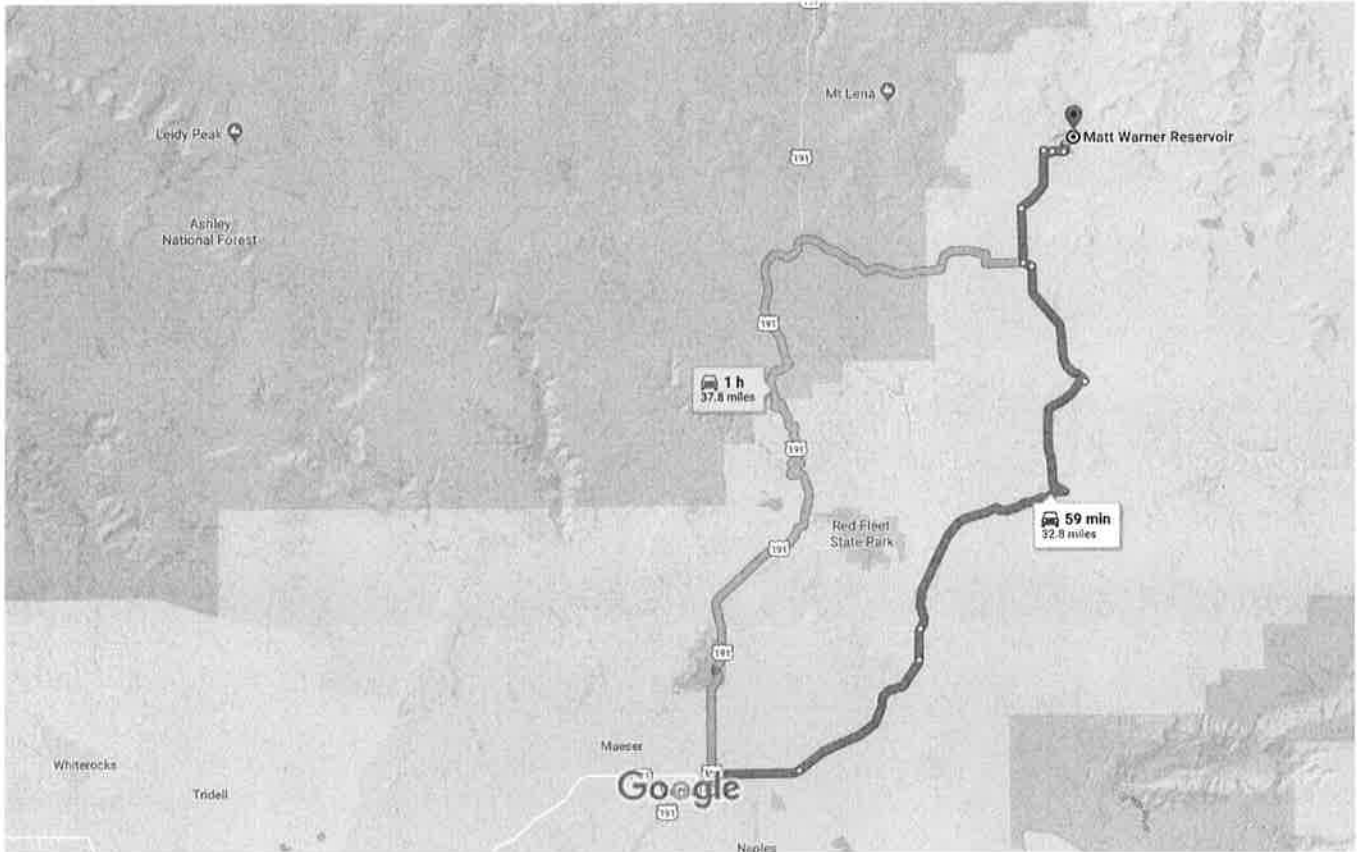

Google Maps

Vernal, Utah 84078 to Matt Warner Reservoir, Utah 84078

Drive 32.8 miles, 59 min

travel from vernal

Map data ©2018 Google 2 mi

via Diamond Mountain Rd
Fastest route

59 min
32.8 miles

via US-191 N

1 h
37.8 miles